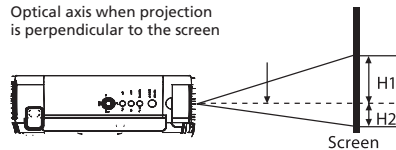

Optical axis when projection is perpendicular to the screen