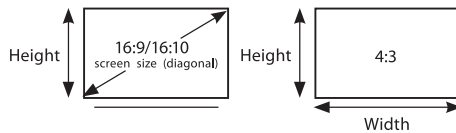

XEED

MULTIMEDIA PROJECTOR

MULTIMEDIA PROJECTOR

Lensa adalah keunggulan dari setiap proyektor XEED, yang mana Canon memiliki kualitas dan pengalaman terbaik di lensa.

XEED Interchangeable Lenses

Standard Zoom Lens

- Focal Length: 23.0-34.5 mm
- F number: 1.89-2.65
- Projection Distance: 1.3-29.7 m
- Lens Shift: Vertical -15% to 55%/Horizontal -10% to 10%
- Zoom Ratio: 1.5x
- Projection Distance for 100" image: 3.3-4.9 m

Ref. No. RS-IL01ST

Long Zoom Lens

- Focal Length: 34.0-57.7 mm
- F number: 1.99-2.83
- Projection Distance: 1.9-49.7 m
- Lens Shift: Vertical -15% to 55%/Horizontal -10% to 10%
- Zoom Ratio: 1.7x
- Projection Distance for 100" image: 4.8-8.3 m

Ref. No. RS-IL02LZ

Short Fixed Lens

- Focal Length: 12.8 mm
- F number: 2.0
- Projection Distance: 0.7-5.3 m
- Lens Shift: Vertical -5% to 5%/Horizontal -2% to 2%
- Projection Distance for 100" image: 1.77 m

Ref. No. RS-IL03WF

Ultra Long Zoom Lens

- Focal Length: 53.6-105.6 mm
- F number: 2.34-2.81
- Projection Distance: 4.8-91.3 m
- Lens Shift: Vertical -15% to 55%/Horizontal -10% to 10%
- Zoom Ratio: 1.95x
- Projection Distance for 100" image: 7.8-15.3 m

Ref. No. RS-IL04UL

Relationship between image size and projecting distance

Optical axis when projection is perpendicular to the screen