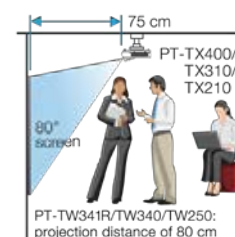

Short Throw

PT-VW350/PT-VW355N

- LCD technology
- WXGA resolution & 4000 Lumens
- 12,000:1 contrast ratio
- 1.6x Zoom lens
- Wireless with Intel Pro WiDi (PT-VW355N)
- Miracast™ wireless projection (PT-VW355N)
- Wired & Wireless function from iOS/Android devices (PT-VW355N)
- Picture in Picture & Side by Side

Ref. No. PT-VW350/PT-VW355N