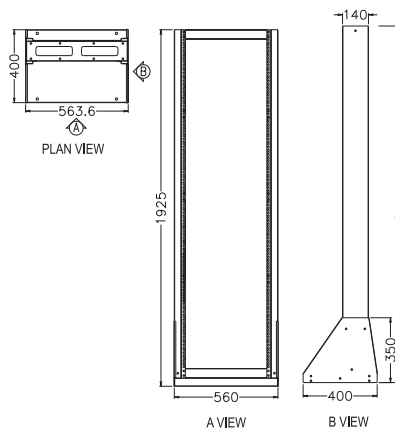

Closed Rack

Rack 19 inci dengan fitur keamanan yang sangat cocok dalam aplikasi rack server terpusat.

Ref. No	Description	Dimension (H x W x D) mm
SR19C-2090	19" Closed Rack 20U	1166 x 600 x 900
SR19C-3090	19" Closed Rack 30U	1611 x 600 x 900
SR19C-4290	19" Closed Rack 42U	2144 x 600 x 900

SR19C-2090
19" Closed Rack 20U
Black

SR19C-3090
19" Closed Rack 30U
Black

SR19C-4290
19" Closed Rack 42U
Black

Wall-Mounted Rack

Ref. No	Description	Dimension (H x W x D) mm
SR19W-1249D	19" Wall-Mounted Rack 12U Double Door	600 x 600 x 490
SR19W-1549D	19" Wall-Mounted Rack 15U Double Door	750 x 600 x 490

SR19W-1249D
19" Wall-Mounted Rack 12U Double Door
Black

SR19W-1549D
19" Wall-Mounted Rack 15U Double Door
Black

Open Rack

Ref. No	Description	Dimension (H x W x D) mm
SR190-45	19" Open Rack 45U	1925 x 560 x 400