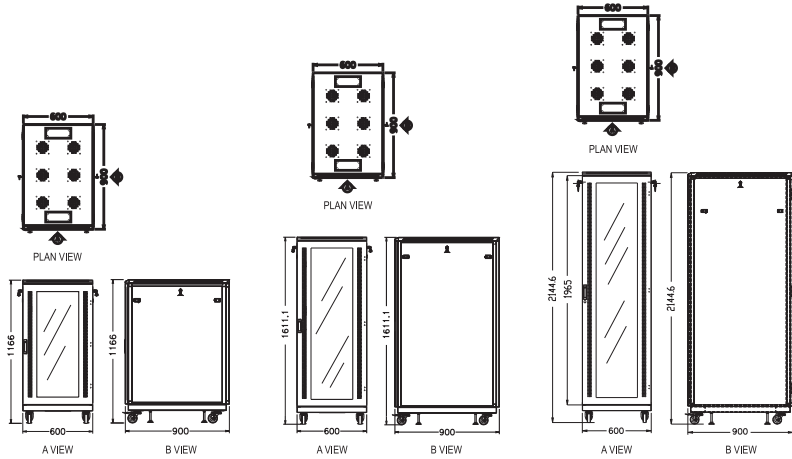

Closed Rack

Rack 19 inci dengan fitur keamanan yang sangat cocok dalam aplikasi rack server terpusat.

Ref. No	Description	Dimension (H x W x D) mm
SR19C-2090	19" Closed Rack 20U	1166 x 600 x 900
SR19C-3090	19" Closed Rack 30U	1611 x 600 x 900
SR19C-4290	19" Closed Rack 42U	2144 x 600 x 900

SR19C-2090
19" Closed Rack 20U
Black

SR19C-3090
19" Closed Rack 30U
Black

SR19C-4290
19" Closed Rack 42U
Black

Wall-Mounted Rack

Ref. No	Description	Dimension (H x W x D) mm
SR19W-1249D	19" Wall-Mounted Rack 12U Double Door	600 x 600 x 490
SR19W-1549D	19" Wall-Mounted Rack 15U Double Door	750 x 600 x 490

SR19W-1249D
19" Wall-Mounted Rack 12U Double Door
Black

SR19W-1549D
19" Wall-Mounted Rack 15U Double Door
Black

Open Rack

Ref. No	Description	Dimension (H x W x D) mm
SR190-45	19" Open Rack 45U	1925 x 560 x 400

SR190-45
19" Open Rack 45U
Black