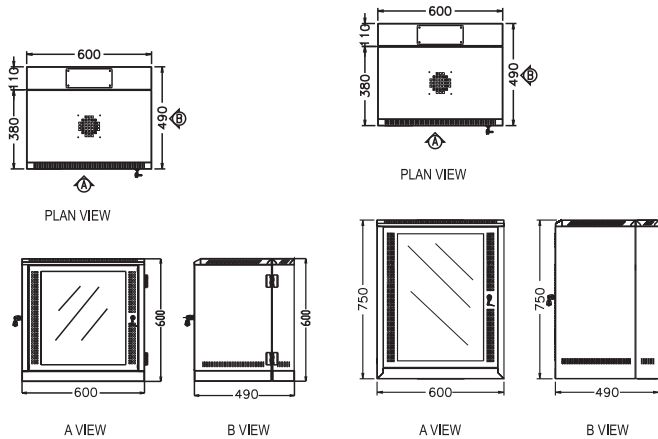

Closed Rack

Rack 19 inci dengan fitur keamanan yang sangat cocok dalam aplikasi rack server terpusat.

Ref. No	Description	Dimension (H x W x D) mm
SR19C-2090	19" Closed Rack 20U	1166 x 600 x 900
SR19C-3090	19" Closed Rack 30U	1611 x 600 x 900
SR19C-4290	19" Closed Rack 42U	2144 x 600 x 900

SR19C-2090
19" Closed Rack 20U
Black

SR19C-3090
19" Closed Rack 30U
Black

SR19C-4290
19" Closed Rack 42U
Black

Wall-Mounted Rack

Ref. No	Description	Dimension (H x W x D) mm
SR19W-1249D	19" Wall-Mounted Rack 12U Double Door	600 x 600 x 490
SR19W-1549D	19" Wall-Mounted Rack 15U Double Door	750 x 600 x 490

SR19W-1249D
19" Wall-Mounted Rack 12U Double Door
Black

SR19W-1549D
19" Wall-Mounted Rack 15U Double Door
Black

Open Rack

Ref. No	Description	Dimension (H x W x D) mm
SR190-45	19" Open Rack 45U	1925 x 560 x 400