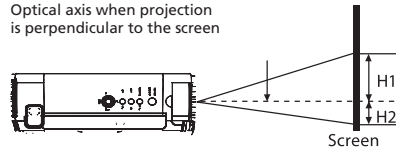

Optical axis when projection is perpendicular to the screen