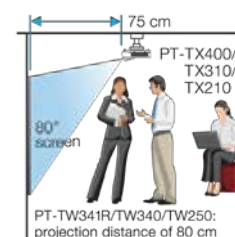

Short Throw

PT-VW350/PT-VW355N

- LCD technology
- WXGA resolution & 4000 Lumens
- 12.000:1 contrast ratio
- 1.6x Zoom lens
- Wireless with Intel Pro WiDi (PT-VW355N)
- Miracast™ wireless projection (PT-VW355N)
- Wired & Wireless function from iOS/Android devices (PT-VW355N)
- Picture in Picture & Side by Side

Ref. No. PT-VW350/PT-VW355N