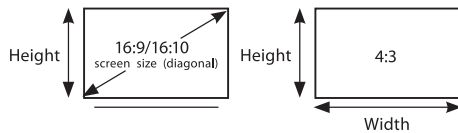

XEED

MULTIMEDIA PROJECTOR

MULTIMEDIA PROJECTOR

Lensa adalah keunggulan dari setiap proyektor XEED, yang mana Canon memiliki kualitas dan pengalaman terbaik di lensa.

XEED Interchangeable Lenses

Standard Zoom Lens

- Focal Length: 23.0-34.5 mm
- F number: 1.89-2.65
- Projection Distance: 1.3-29.7 m
- Lens Shift: Vertical -15% to 55%/Horizontal -10% to 10%
- Zoom Ratio: 1.5x
- Projection Distance for 100" image: 3.3-4.9 m

Ref. No. RS-IL01ST

Long Zoom Lens

- Focal Length: 34.0-57.7 mm
- F number: 1.99-2.83
- Projection Distance: 1.9-49.7 m
- Lens Shift: Vertical -15% to 55%/Horizontal -10% to 10%
- Zoom Ratio: 1.7x
- Projection Distance for 100" image: 4.8-8.3 m

Ref. No. RS-IL02LZ

Short Fixed Lens

- Focal Length: 12.8 mm
- F number: 2.0
- Projection Distance: 0.7-5.3 m
- Lens Shift: Vertical -5% to 5%/Horizontal -2% to 2%
- Projection Distance for 100" image: 1.77 m

Ref. No. RS-IL03WF

Ultra Long Zoom Lens

- Focal Length: 53.6-105.6 mm
- F number: 2.34-2.81
- Projection Distance: 4.8-91.3 m
- Lens Shift: Vertical -15% to 55%/Horizontal -10% to 10%
- Zoom Ratio: 1.95x
- Projection Distance for 100" image: 7.8-15.3 m

Ref. No. RS-IL04UL

Relationship between image size and projecting distance

Optical axis when projection is perpendicular to the screen