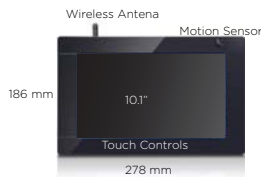

ViewSonic Digital Signage

Door Sign Signage	Floor Standing Signage	Wall-Mounted Signage	Network Media Player
Size 10"	Size 42" & 50"	Size 22", 32" & 42"	Support for HTML 5
Available in touch/non touch function	Available in touch/non touch function	Internal media player supports multimedia content	MPEG Video Decoding
4 GB internal memory and SD/SDHC slot	8 GB internal memory & integrated media player	Potrait/landscape mountable	HDMI, VGA, dual output video
Advanced motion sensor & 6 programmable touch keys	Embedded Linux enables implementation of customized messaging applications	Covered with tempered glass	Reff No.NMP-570W/NMP-320W
Application: Product information for retail, Meeting room sign, etc.	Include built-in ePoster Manager Express	Connect to an external media player or PC	
Reff No. EP1031r/EP1032r-T	Reff No. EP4220/EP5012L/EP5012TL	Reff No. EP2203r/EP3203r/EP4203r	

BenQ Digital Signage

Bar Display Signage	Dual Side Signage	Smart Signage
24/7 PID panel	Thin design-less than 25 mm	4K 2K Ultra HD resolution (3840 x 2160)
Eternal light display panel - 50,000 hours	24/7 PID panel	Plug & Play with built in X-Sign content player application
Potrait/landscape	High brightness 450 nits both front & back display	Multiple display administrator management software
Size 28" (16:3) & 38" (32:9)	Flexible installation: ceiling mount, wall mount or standing	Custom Android™ operating system enables USB playback
Reff No. BH280/BH380	Reff No. DL550F	Reff No. ST550K