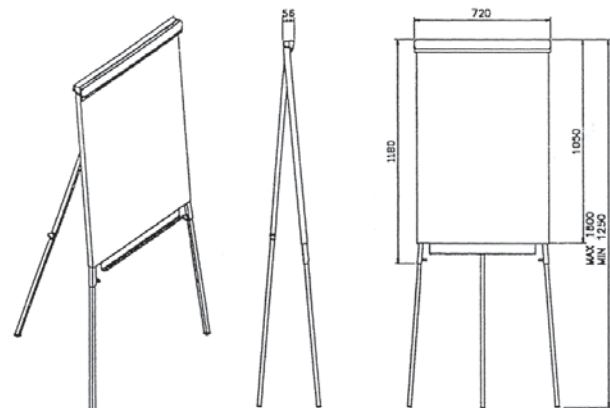

CUSTOM SIZE

Reff No.	WALLMOUNTED - Single Face
PWB-10912	90 x 120 cm
PWB-10918	90 x 180 cm
PWB-11218	120 x 180 cm
PWB-11224	120 x 240 cm
	STANDING - Double Face
PWB-20912	90 x 120 cm
PWB-20918	90 x 180 cm
PWB-21218	120 x 180 cm
PWB-21224	120 x 240 cm

FlipChart

Flipchart Elegance

Nama Produk	Flipchart
Model	Elegance
Ukuran	W x D x H 720 x 60 x 1180 m/m
Berat	18 kg

Ref. No. FC-ELE

BASIC MEETING ROOM

Membuat catatan saat rapat dapat mengganggu fokus peserta. Dengan *Copy Board* dari Panasonic, peserta rapat dapat berkonsentrasi pada bahan diskusi yang tertera pada *Copy Board*, karena hasil rapat dapat dengan mudah dicetak dan dibagikan kepada para peserta rapat.

Copy Board

Reff No.	Description
UB-5320	Thermal paper, standard size (1,504 x 1,550 x 253)mm, 2 screen, USB IF, include printer
UB-5820	Thermal paper wide size (1,504 x 1,912 x 253)mm, 2 screen, USB IF, include printer
UB-7320	Thermal paper standard size (1,504 x 1,648 x 287)mm, 4 screen, USB IF, include printer
UB-5365	2 screen, standard size (1,372 x 1,465 x 212)mm, USB flash memory storage, include printer
UB-5865	2 screen, wide size (1,372 x 1,828 x 212)mm, USB flash memory storage, include printer
UB-7325	Plain paper standard size (1,396 x 1,648 x 264)mm, 4 screen, USB IF, include printer
UB-5338C	2 screen, standard size (1,125 x 1,636 x 224)mm, print color, SD card/ flash memory, without printer
UB-5838C	2 screen, wide size (1,125 x 1,998 x 224)mm, print color, SD card/ flash memory, without printer